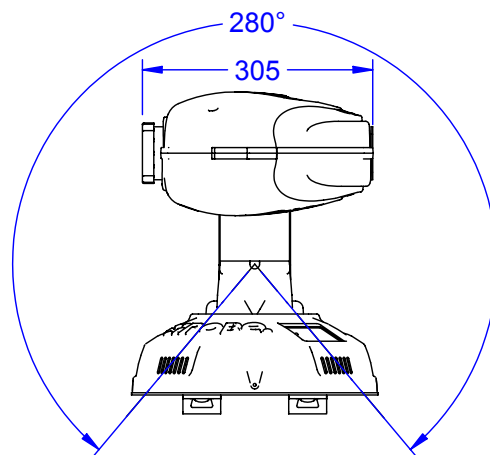

Pan movement range:530°

Tilt movement range:280°

PRODUCT: ColorSpot 170 AT		
TITLE: Dimensions		
DOCUMENT: All dimensions in mm.		
VERSION: 1	DATE: 9.4.2003	SHEET: 1 OF 1