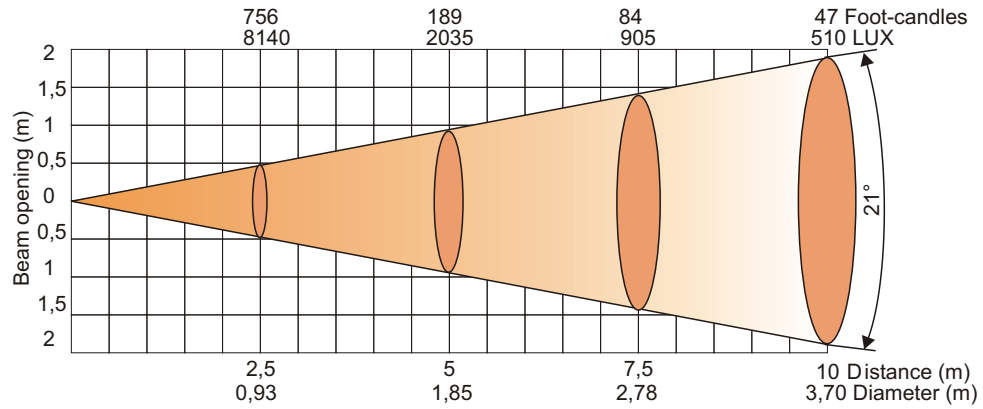

Wash 150^{XT}

Photometric Diagrams

Lamp: CDM-SA/T 150W/942

21° radiation angle

Distance=5m