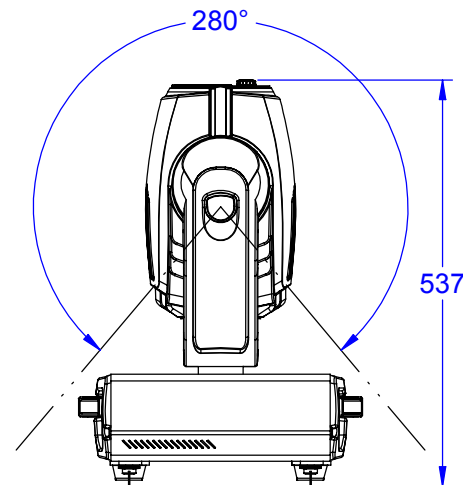

1:10

Pan movement range:530°

Tilt movement range:280°

PRODUCT: ClubSpot 250 CT		
TITLE: <b>Dimensions</b>		
DOCUMENT: All dimensions in mm.		
VERSION: 1	DATE: 15.12.2004	SHEET: 1 OF 1