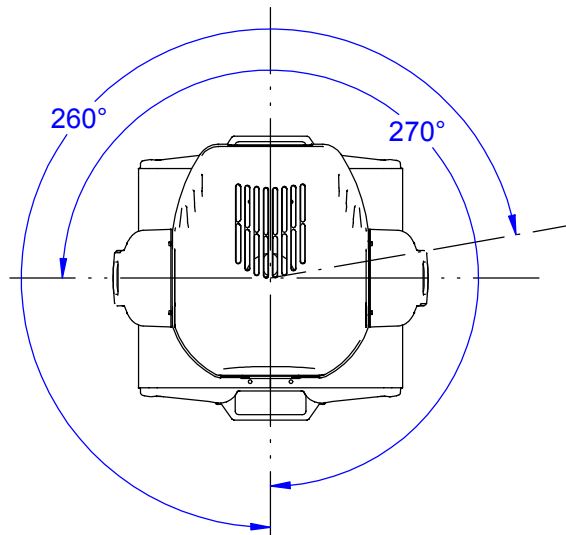

1:10

Pan movement range:530°

Tilt movement range:280°

PRODUCT: ClubSpot 250 CT		
TITLE: <b>Dimensions</b>		
DOCUMENT: All dimensions in mm.		
VERSION: 1	DATE: 15.12.2004	SHEET: 1 OF 1