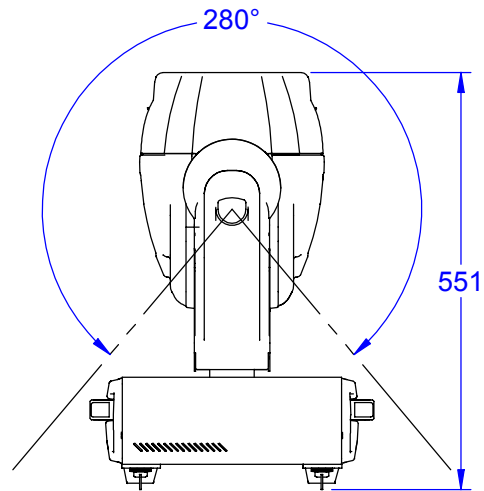

1:10

Pan movement range:530°

Tilt movement range:280°

PRODUCT: ClubWash 250 CT		
TITLE: <b>Dimensions</b>		
DOCUMENT: All dimensions in mm.		
VERSION: 1	DATE: 17.2.2005	SHEET: 1 OF 1