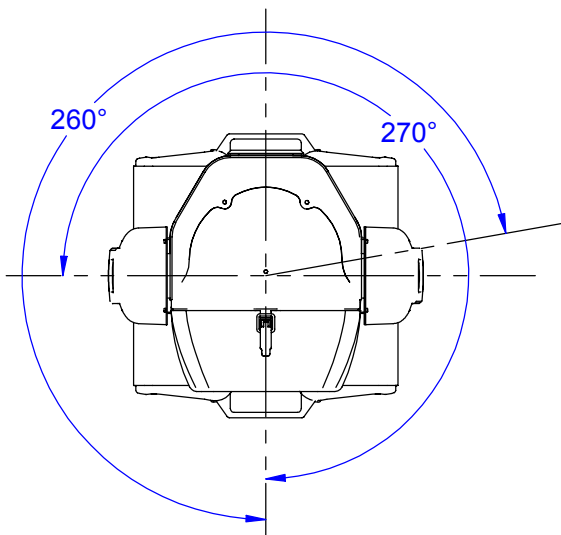

1:10

Pan movement range:530°

Tilt movement range:280°

PRODUCT: ClubWash 250 CT		
TITLE: <b>Dimensions</b>		
DOCUMENT: All dimensions in mm.		
VERSION: 1	DATE: 17.2.2005	SHEET: 1 OF 1