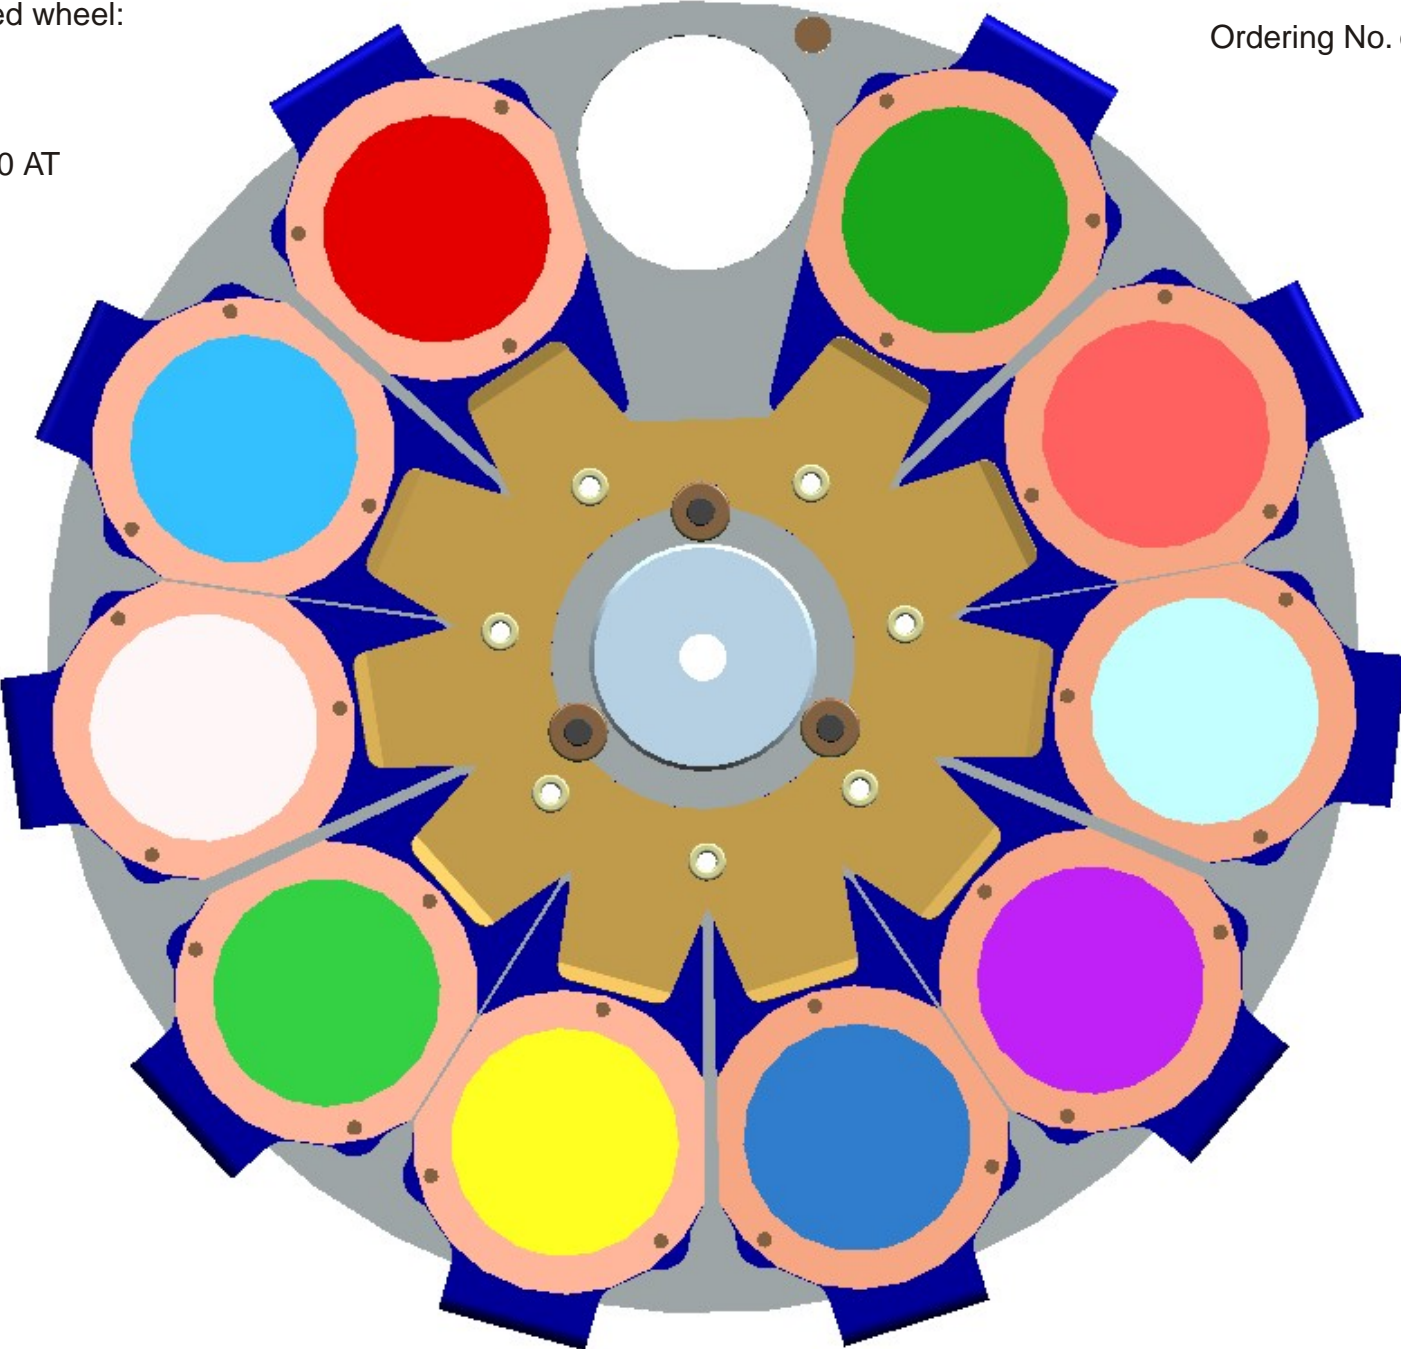

Ordering No. of assembled wheel:

99010408

Color 10+1 ColorSpot 250 AT

Ordering No. of Color clockwise from free:

- 14070069
- 14070068
- 14070067
- 14070060
- 14070066
- 14070062
- 14070063
- 14070064
- 14070065
- 14070007