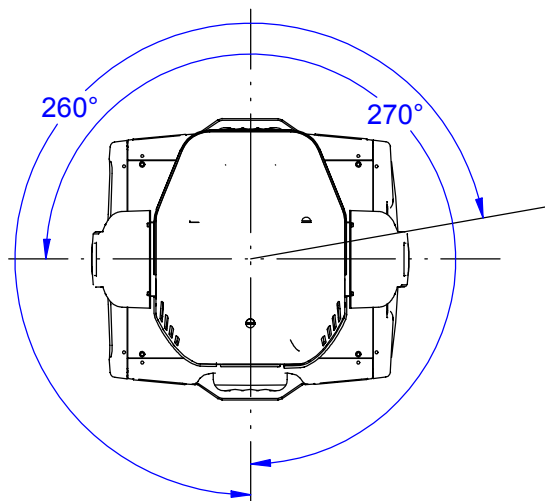

1:10

Pan movement range:530°

Tilt movement range:280°

| | | |
|---------------------------------|-----------------|---------------|
| PRODUCT: ColorSpot 250 AT | | |
| TITLE: Dimensions | | |
| DOCUMENT: All dimensions in mm. | | |
| VERSION: 1 | DATE: 25.2.2004 | SHEET: 1 OF 1 |