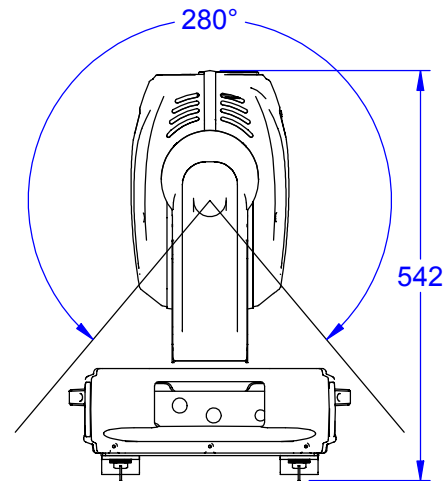

1:10

Pan movement range:530°

Tilt movement range:280°

| | | |
|---------------------------------|-----------------|---------------|
| PRODUCT: ColorSpot 250 AT | | |
| TITLE: Dimensions | | |
| DOCUMENT: All dimensions in mm. | | |
| VERSION: 1 | DATE: 25.2.2004 | SHEET: 1 OF 1 |