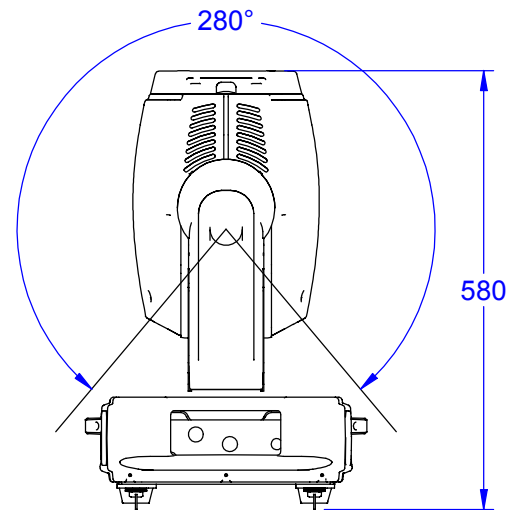

Pan movement range:530°

Tilt movement range:280°

PRODUCT: ColorWash 250 AT		
TITLE: Dimensions		
DOCUMENT: All dimensions in mm.		
VERSION: 1	DATE: 27.5.2005	SHEET: 1 OF 1