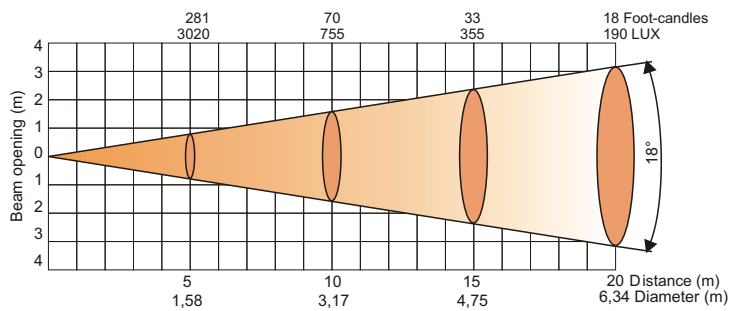

18° radiation angle