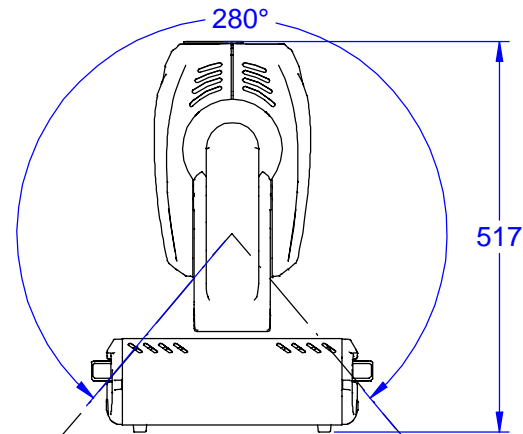

Pan movement range:530°

Tilt movement range:280°

PRODUCT: MSZoom 250 XT		
TITLE: Dimensions		
DOCUMENT: All dimensions in mm.		
VERSION: A	DATE: 1.1.2003	SHEET: xx OF xx