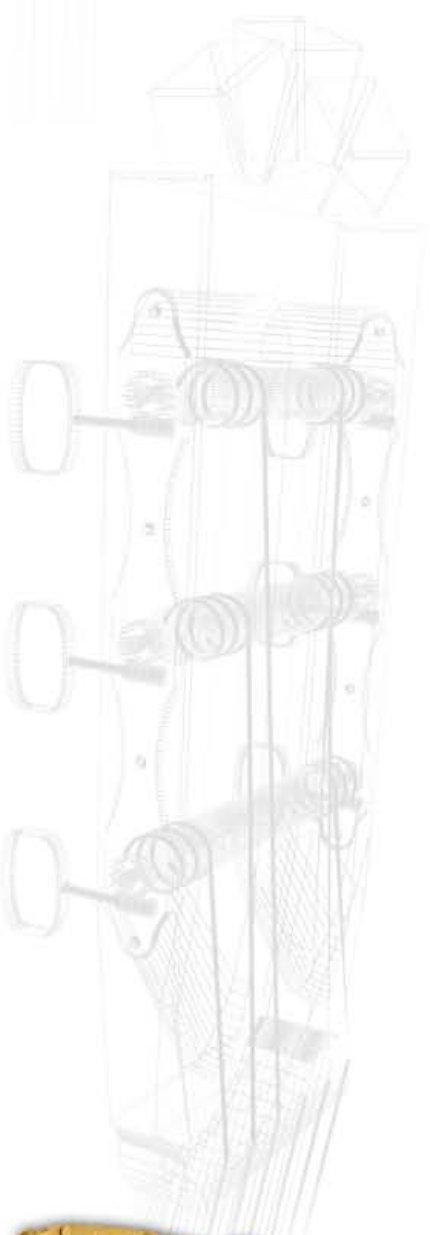

MANUEL
RODRIGUEZ

Caballero

Caballero 10

Caballero

Caballero 10

Parte	Componentes	Descripcion
Headstock	Head Shape	Manuel Rodriguez style
	Head stock overlay	Rosewood
	Machinehead	Silverplated, Manuel Style
	Head Binding	None
	Head Brand	Rodriguez
	String	D'Addario J46 ESP Strings
	Nut	Bone
	Nut width	52mm
	Longitude	185*75*17mm
Neck	Neck Joint Systems	Spanish Heel
	Neck Material	Mahogany
	Scale	650mm (25,6")
	Fingerboard Material	Indian Rosewood
	Fingerboard Radius	Plane
	Fingerboard Binding	None
	Position Mark	Yes
	Fret Size	Classic medium
Number of fret	19 Silverplated	
Body	Body Shape	Classic
	Body Material / top	Solid Canadian Cedar
	Body Material / Back & Sides	Mahogany
	Body Depth	90mm
	Body overlay	
	Body Binding	Color + Maple
	Soundhole inlay (center)	Wood Color resette
	Back center	NO
	Bridge	Rosewood
	Saddle	Bone
Finish	Headstock	Gloss finish
	Neck Back	Gloss finish
	Body	Gloss finish