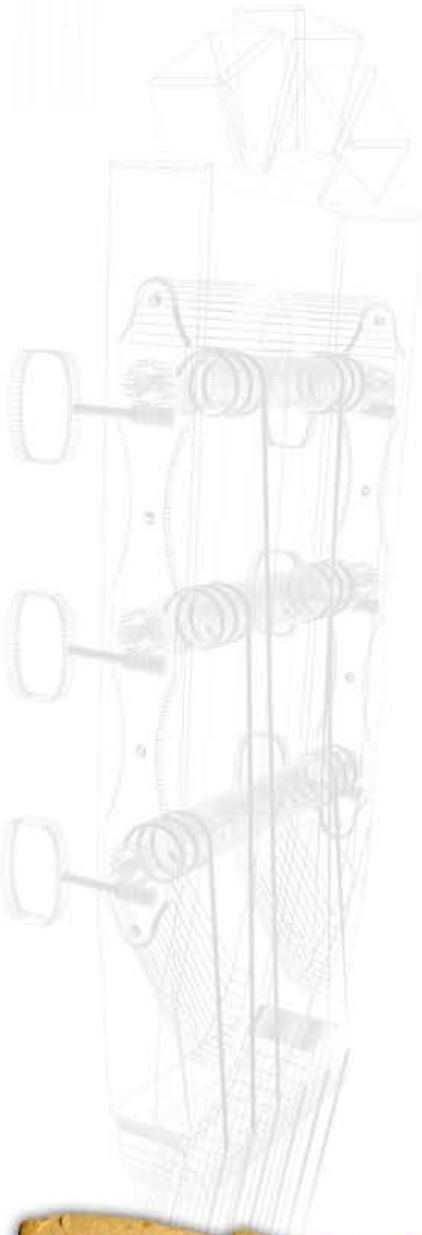

MANUEL
RODRIGUEZ

Laminadas

D

Parte	Componentes	Descripcion
Headstock	Head Shape	Manuel Rodriguez style
	Head stock overlay	Indian Rosewood
	Machinehead	Goldplated, Manuel Style
	Head Binding	White, red, white Binding
	Head Brand	Rodriguez
	String	D'Addario J46 EXP Strings
	Nut	Bone
	Nut width	52mm
	Longitude	
Neck	Neck Joint Systems	Spanish Heel
	Neck Material	Honduras Cedar Neck Ebony Reinforced
	Scale	650mm (25,6")
	Fingerboard Material	Ebony
	Fingerboard Radius	Plane
	Fingerboard Binding	None
	Position Mark	NO
	Fret Size	Clásic medium
Number of fret	19 Silverplated	
Body	Body Shape	Classical
	Body Material / top	Solid Canadian Cedar
	Body Material / Back & Sides	Indian Rosewood
	Body Depth	90mm
	Body overlay	
	Body Binding	Indian+Color
	Soundhole inlay (center)	Wood Color rosette
	Back center	White, red, white
	Bridge	Indian Rosewood
	Saddle	Bone
Finish	Headstock	Gloss finish
	Neck Back	Gloss finish
	Body	Gloss finish