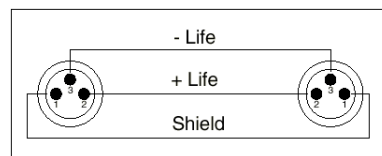

Microphone cable PRO LINE

Worldwide tried and tested a million times – black NEUTRIK metal XLR connectors of the NC-series, black metal plugs of the NP-series in combination with the extremely flexible high class microphone cable CORDIAL CMK 222. All XLR connectors of this product line feature a ring with labelling area and VELCRO tie. Due to efficient manufacturing a very solid price/performance ratio for these hand soldered microphone cables is achieved. Others may call it already top class, CORDIAL call it a very good standard.

Länge Length	Kabel Cable	Stecker Connectors	Farbe Colour	Bestell-Nr. Part No.
5,0 m	CMK 222	XLR-female / XLR-male	SW, BL, RT	CPM 5 FM
7,5 m	CMK 222	XLR-female / XLR-male	SW	CPM 7,5 FM
10 m	CMK 222	XLR-female / XLR-male	SW, BL, RT	CPM 10 FM
20 m	CMK 222	XLR-female / XLR-male	SW	CPM 20 FM

Länge Length	Kabel Cable	Stecker Connectors	Farbe Colour	Bestell-Nr. Part No.
5,0 m	CMK 222	XLR-female / Plug 6,3 mm mono	SW	CPM 5 FP
7,5 m	CMK 222	XLR-female / Plug 6,3 mm mono	SW	CPM 7,5 FP
10 m	CMK 222	XLR-female / Plug 6,3 mm mono	SW	CPM 10 FP

Länge Length	Kabel Cable	Stecker Connectors	Farbe Colour	Bestell-Nr. Part No.
5,0 m	CMK 222	XLR-male / Plug 6,3 mm mono	SW	CPM 5 MP
10 m	CMK 222	XLR-male / Plug 6,3 mm mono	SW	CPM 10 MP