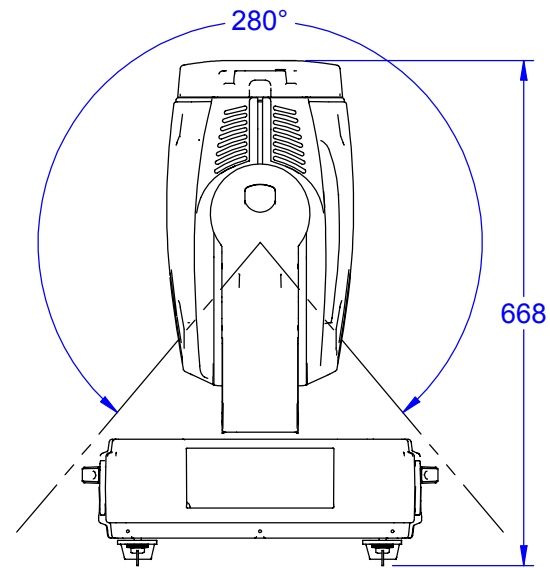

1:10

Pan movement range:530°

Tilt movement range:280°

| | | |
|---------------------------------|------------------|---------------|
| PRODUCT: ColorWash 575 AT | | |
| TITLE: Dimensions | | |
| DOCUMENT: All dimensions in mm. | | |
| VERSION: 1 | DATE: 12.10.2004 | SHEET: 1 OF 1 |