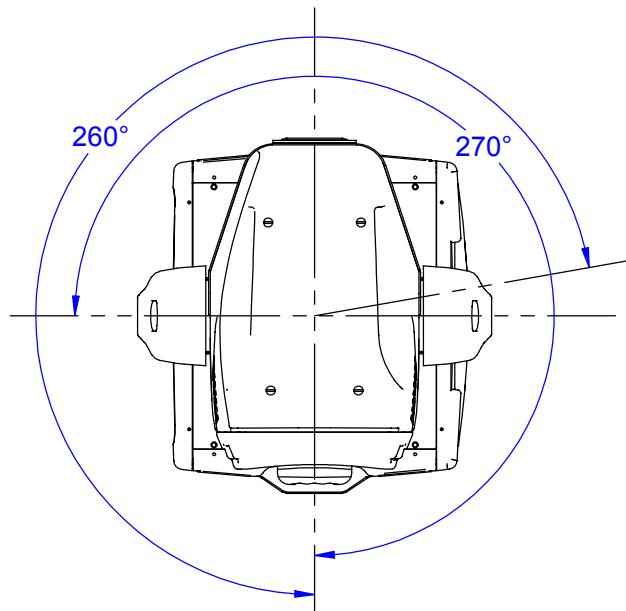

1:10

Pan movement range:530°

Tilt movement range:280°

| | | |
|---------------------------------|------------------|---------------|
| PRODUCT: ColorWash 575 AT | | |
| TITLE: Dimensions | | |
| DOCUMENT: All dimensions in mm. | | |
| VERSION: 1 | DATE: 12.10.2004 | SHEET: 1 OF 1 |