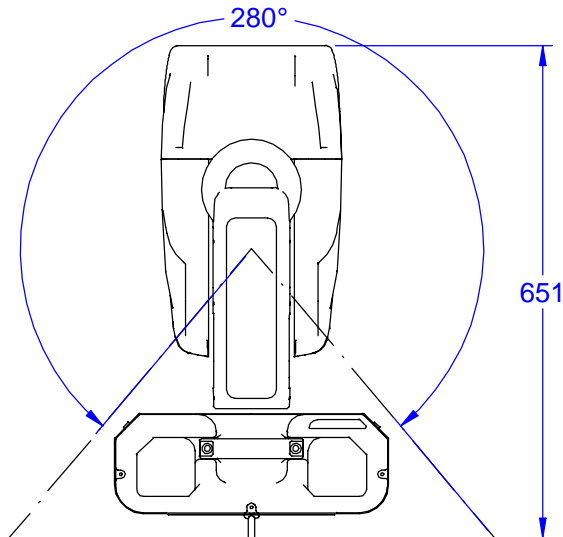

Pan movement range:530°

Tilt movement range:280°

PRODUCT: Wash 575 XT		
TITLE: Dimensions		
DOCUMENT: All dimensions in mm.		
VERSION: A	DATE: 1.1.2003	SHEET: xx OF xx