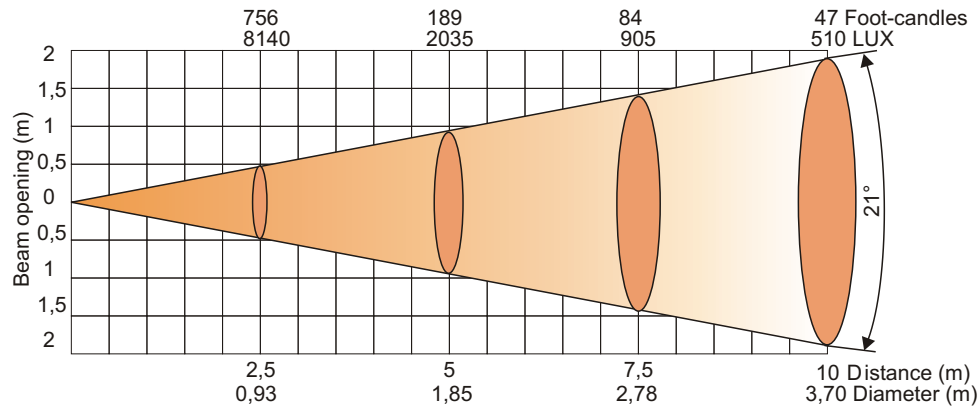

Recessed Wash 150^{AT}

Photometric Diagrams

Lamp: CDM-SA/T 150W/942

21° radiation angle

Distance=5m