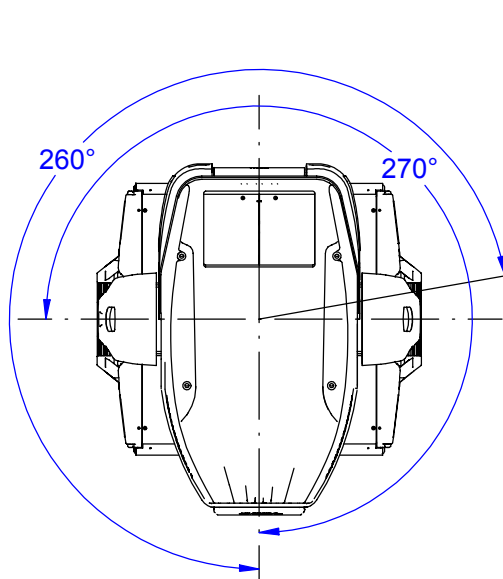

1:12,5

Pan movement range:530°

Tilt movement range:280°

PRODUCT: ColorSpot 1200 AT		
TITLE: Dimensions		
DOCUMENT: All dimensions in mm.		
VERSION: 1	DATE: 10.7.2003	SHEET: 1 OF 1