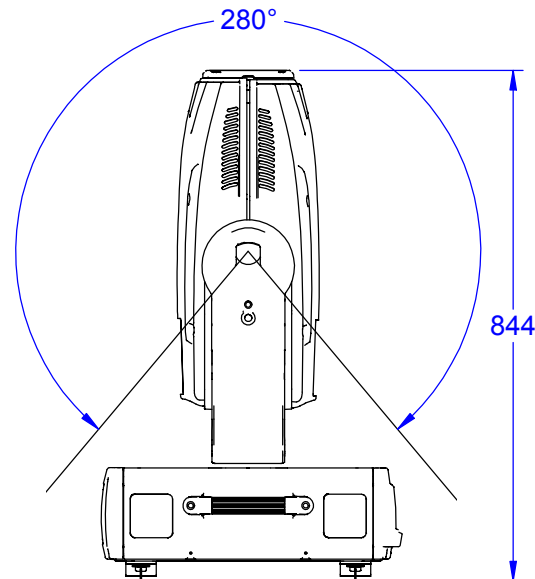

1:12,5

Pan movement range:530°

Tilt movement range:280°

PRODUCT: ColorSpot 1200 AT		
TITLE: Dimensions		
DOCUMENT: All dimensions in mm.		
VERSION: 1	DATE: 10.7.2003	SHEET: 1 OF 1