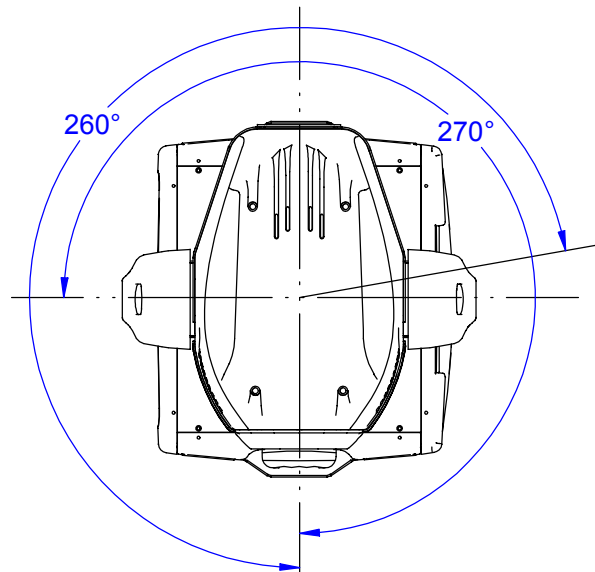

1:10

Pan movement range:530°

Tilt movement range:280°

PRODUCT: ColorSpot 575 AT		
TITLE: <b>Dimensions</b>		
DOCUMENT: All dimensions in mm.		
VERSION: 1	DATE: 2.3.2004	SHEET: 1 OF 1