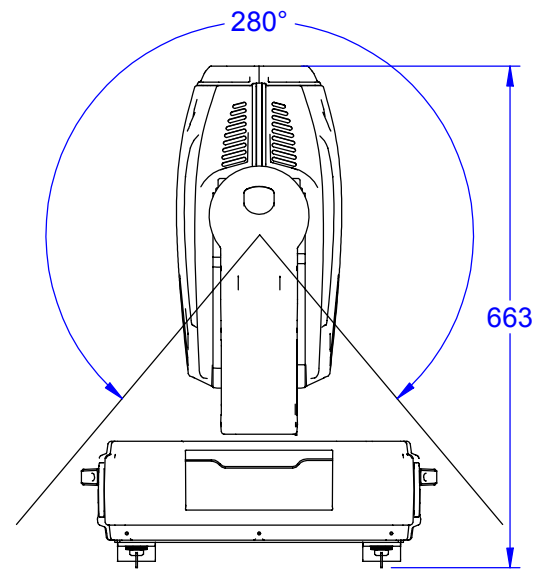

1:10

Pan movement range:530°

Tilt movement range:280°

PRODUCT: ColorSpot 575 AT		
TITLE: <b>Dimensions</b>		
DOCUMENT: All dimensions in mm.		
VERSION: 1	DATE: 2.3.2004	SHEET: 1 OF 1