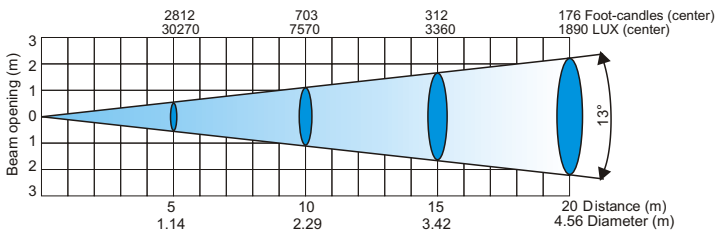

ColorWash 1200E ^{AT}

Photometric Diagrams

FRESNEL LENS

Lamp: MSR 1200 SA

Beam angle 10°- LightMax Mode

Beam angle 13°- Min. zoom

Beam angle 44°- Max. Zoom

ColorWash 1200E ^{AT}

Photometric Diagrams

PC LENS

Lamp: MSR 1200 SA

Beam angle 10°- LightMax Mode

Beam angle 12°- Min. zoom

Beam angle 36°- Max. Zoom