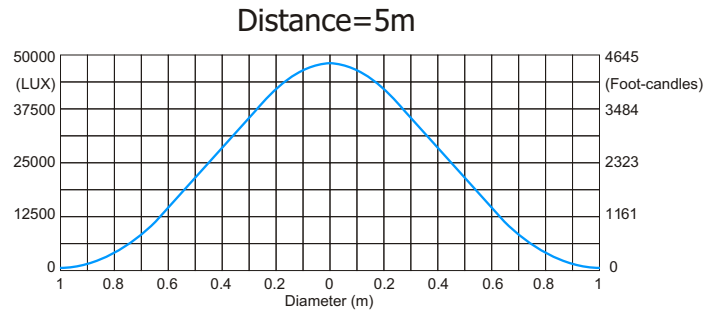

ColorWash 1200E ^{AT}

Photometric Diagrams

FRESNEL LENS

Lamp: MSR 1200 SA

Beam angle 10°- LightMax Mode

Beam angle 13°- Min. zoom

Beam angle 44°- Max. Zoom

ColorWash 1200E ^{AT}

Photometric Diagrams

PC LENS

Lamp: MSR 1200 SA

Beam angle 10°- LightMax Mode

Beam angle 12°- Min. zoom

Beam angle 36°- Max. Zoom