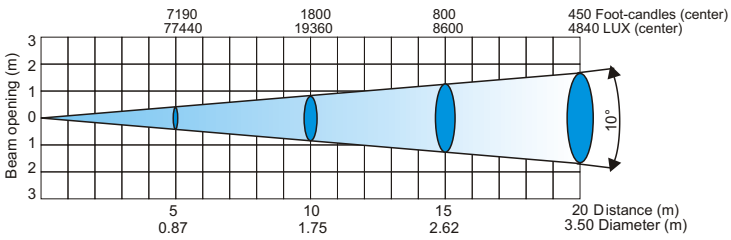

ColorWash 1200E ^{AT}

Photometric Diagrams

FRESNEL LENS

Lamp: MSR 1200 SA

Beam angle 10°- LightMax Mode

Beam angle 13°- Min. zoom

Beam angle 44°- Max. Zoom

ColorWash 1200E ^{AT}

Photometric Diagrams

PC LENS

Lamp: MSR 1200 SA

Beam angle 10°- LightMax Mode

Beam angle 12°- Min. zoom

Beam angle 36°- Max. Zoom