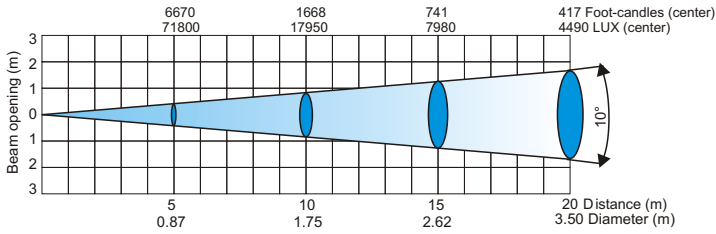

ColorWash 1200E ^{AT}

Photometric Diagrams

FRESNEL LENS

Lamp: MSR 1200 SA

Beam angle 10°- LightMax Mode

Beam angle 13°- Min. zoom

Beam angle 44°- Max. Zoom

ColorWash 1200E ^{AT}

Photometric Diagrams

PC LENS

Lamp: MSR 1200 SA

Beam angle 10°- LightMax Mode

Beam angle 12°- Min. zoom

Beam angle 36°- Max. Zoom