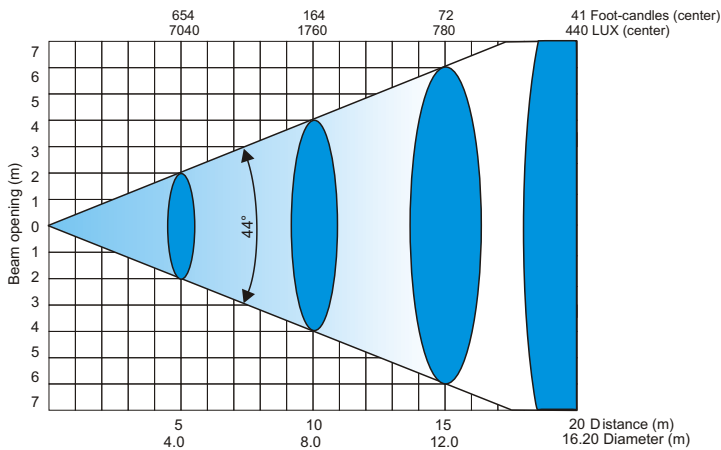

ColorWash 1200E ^{AT}

Photometric Diagrams

FRESNEL LENS

Lamp: MSR 1200 SA

Beam angle 10°- LightMax Mode

Beam angle 13°- Min. zoom

Beam angle 44°- Max. Zoom

ColorWash 1200E ^{AT}

Photometric Diagrams

PC LENS

Lamp: MSR 1200 SA

Beam angle 10°- LightMax Mode

Beam angle 12°- Min. zoom

Beam angle 36°- Max. Zoom