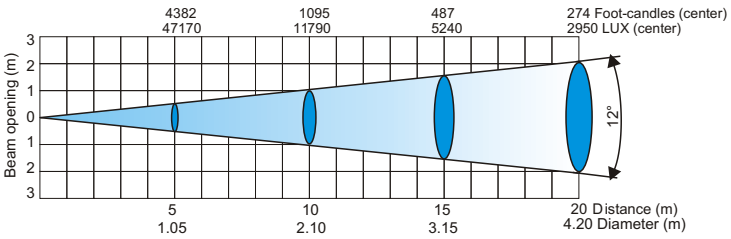

ColorWash 1200E ^{AT}

Photometric Diagrams

FRESNEL LENS

Lamp: MSR 1200 SA

Beam angle 10°- LightMax Mode

Beam angle 13°- Min. zoom

Beam angle 44°- Max. Zoom

ColorWash 1200E ^{AT}

Photometric Diagrams

PC LENS

Lamp: MSR 1200 SA

Beam angle 10°- LightMax Mode

Beam angle 12°- Min. zoom

Beam angle 36°- Max. Zoom