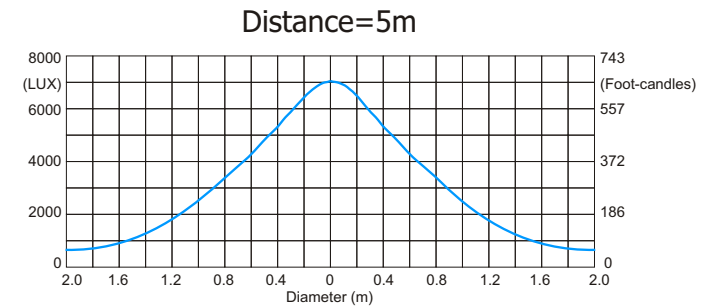

ColorWash 1200E ^{AT}

Photometric Diagrams

FRESNEL LENS

Lamp: MSR 1200 SA

Beam angle 10°- LightMax Mode

Beam angle 13°- Min. zoom

Beam angle 44°- Max. Zoom

ColorWash 1200E ^{AT}

Photometric Diagrams

PC LENS

Lamp: MSR 1200 SA

Beam angle 10°- LightMax Mode

Beam angle 12°- Min. zoom

Beam angle 36°- Max. Zoom