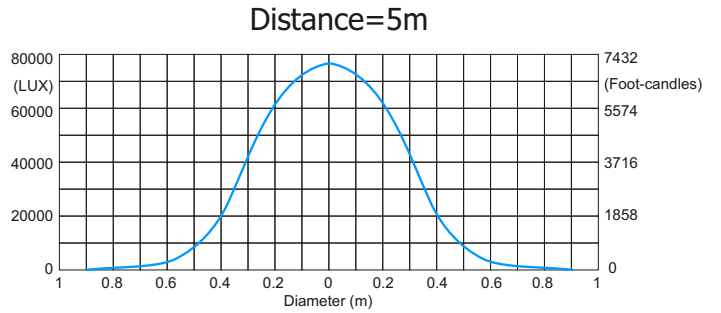

ColorWash 1200E ^{AT}

Photometric Diagrams

FRESNEL LENS

Lamp: MSR 1200 SA

Beam angle 10°- LightMax Mode

Beam angle 13°- Min. zoom

Beam angle 44°- Max. Zoom

ColorWash 1200E ^{AT}

Photometric Diagrams

PC LENS

Lamp: MSR 1200 SA

Beam angle 10°- LightMax Mode

Beam angle 12°- Min. zoom

Beam angle 36°- Max. Zoom