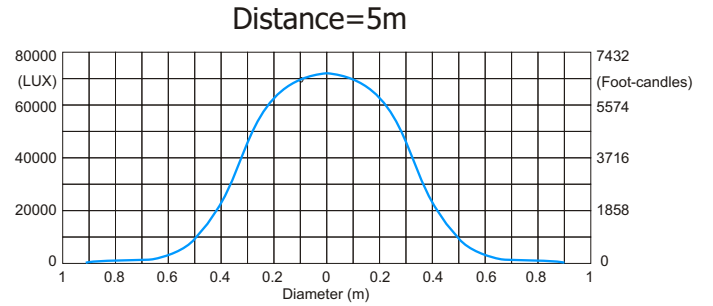

ColorWash 1200E ^{AT}

Photometric Diagrams

FRESNEL LENS

Lamp: MSR 1200 SA

Beam angle 10°- LightMax Mode

Beam angle 13°- Min. zoom

Beam angle 44°- Max. Zoom

ColorWash 1200E ^{AT}

Photometric Diagrams

PC LENS

Lamp: MSR 1200 SA

Beam angle 10°- LightMax Mode

Beam angle 12°- Min. zoom

Beam angle 36°- Max. Zoom