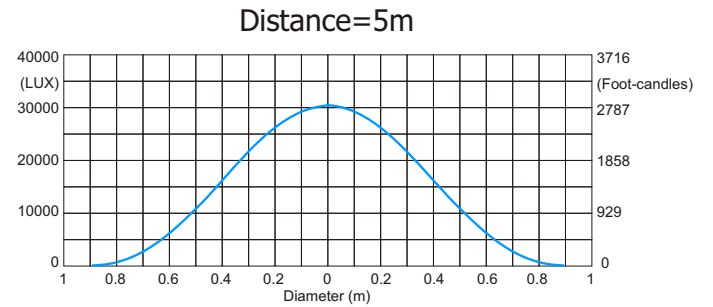

ColorWash 1200E ^{AT}

Photometric Diagrams

FRESNEL LENS

Lamp: MSR 1200 SA

Beam angle 10°- LightMax Mode

Beam angle 13°- Min. zoom

Beam angle 44°- Max. Zoom

ColorWash 1200E ^{AT}

Photometric Diagrams

PC LENS

Lamp: MSR 1200 SA

Beam angle 10°- LightMax Mode

Beam angle 12°- Min. zoom

Beam angle 36°- Max. Zoom