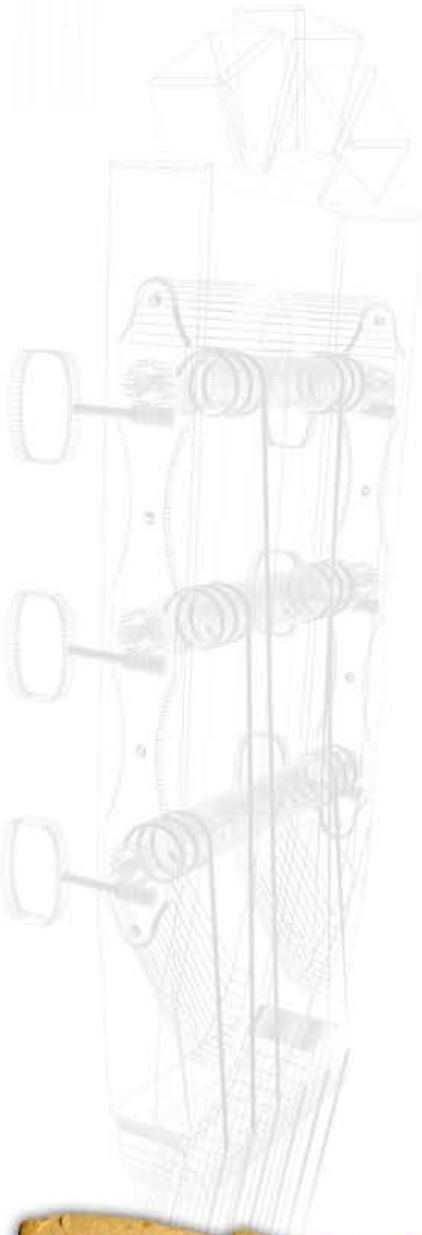

MANUEL  
RODRIGUEZ

Laminadas

A

Parte	Componentes	Descripcion
Headstock	Head Shape	Manuel Rodriguez style
	Head stock overlay	Indian Rosewood
	Machinehead	Goldplated, Manuel Style
	Head Binding	None
	Head Brand	Rodriguez
	String	D'Addario J46 EXP Strings
	Nut	Bone
	Nut width	52mm
	Longitude	185*75*17mm
Neck	Neck Joint Systems	Spanish Heel
	Neck Material	Mohagany
	Scale	650mm (25,6")
	Fingerboard Material	Indian Rosewood
	Fingerboard Radius	Plane
	Fingerboard Binding	None
	Position Mark	
	Fret Size	Clásic medium
Number of fret	19 Silverplated	
Body	Body Shape	Classical
	Body Material / top	Solid Canadian Cedar
	Body Material / Back & Sides	Indian Rosewood
	Body Depth	90mm
	Body overlay	
	Body Binding	Indian+Color
	Soundhole inlay (center)	Wood Color rosette
	Back center	NO
	Bridge	Indian Rosewood
	Saddle	Bone
Finish	Headstock	Gloss finish
	Neck Back	Gloss finish
	Body	Gloss finish