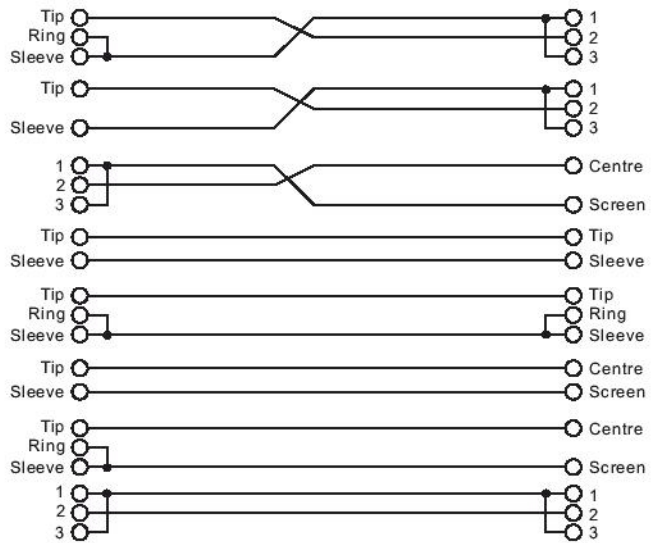

POWER ON/OFF

4.2

XLR 1/4" TRS Phone Jack. LTO EQU

« »

1/4" TRS (Tip-Ring-Sleeve), XLR

1/4" TRS

1/4" TRS

XLR

XLR

XLR, RCA 1/4" TRS,

«Y»

1/4" TRS

4.3.

" " EQU 19" ,
 EQU131 EQU215 1H, EQU231TWIN 4H,
 EQU2215, EQU131VU, EQU231VU EQU231LED - 2H.
 15

5.
5.1

EQU