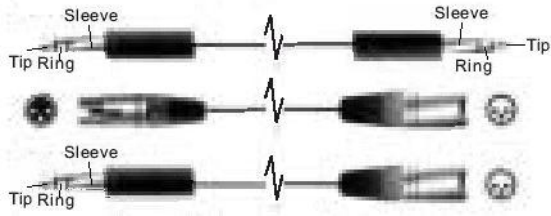

POWER ON/OFF

4.2

XLR 1/4" TRS Phone Jack. LTO EQU

« »

1/4" TRS (Tip-Ring-Sleeve), XLR

1/4" TRS

1/4" TRS

XLR

XLR

XLR, RCA 1/4" TRS,

«Y»

1/4" TRS

4.3.

" " EQU 19" ,
 EQU131 EQU215 1H, EQU231TWIN 4H,
 EQU2215, EQU131VU, EQU231VU EQU231LED - 2H.
 15

5.
5.1

EQU