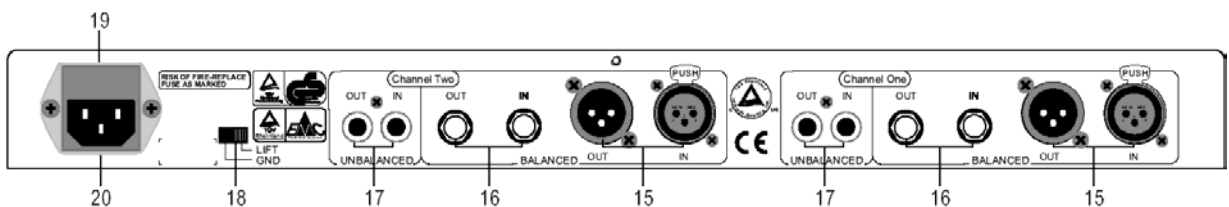

1.

(Filter level controls):

(±6 ±12)

2. **Level** (): «5» clip (5)
3. **High-Pass Filter** (): 40 (12 /). (12).
4. **Low-Pass Filter** (): 16 (12 /). (12).
5. **CLIP** (): 5
6. **Bypass** (): Bypass (7).
7. **Bypass** (): Bypass (6)
8. **Range** (): ±6 ±12
9. **Filter Range** (): ±6 ±12
10. **Power:** / OFF – ON
11. **VU-** :
12. **High-Pass Filter** (High-Pass Filter (3) **High-Pass**):
13. **Low-Pass** (Low-Pass Filter (4) **Low-Pass**):
14. :

3.2

- **EQU131**

- **EQU215**

• **EQU2215**

• **EQU131VU**

• **EQU231VU/ EQU231LED**

• **EQU231TWIN**

- 15. In/Out, XLR (/) XLR
- 16. In/Out, 1/4" TRS (/) TRS
- 17. In/Out, RCA (/) « »