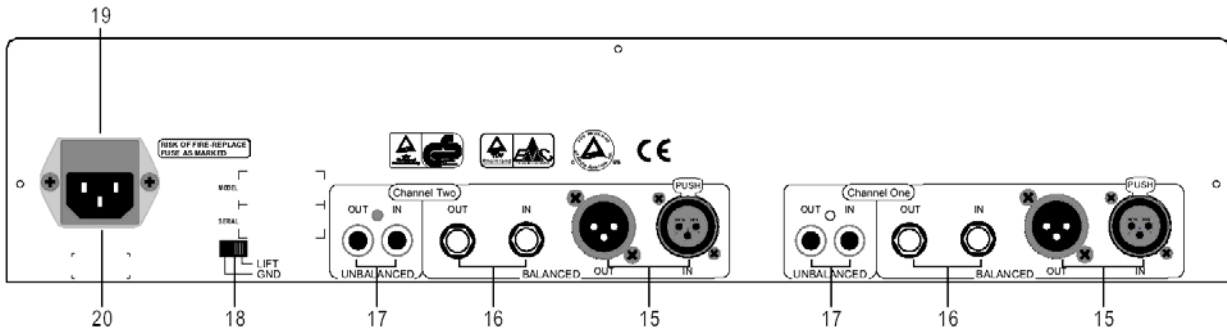

1.

(Filter level controls):

(±6 ±12)

2. **Level** (): «5» clip (5)
3. **High-Pass Filter** (): 40 (12 /). (12).
4. **Low-Pass Filter** (): 16 (12 /). (12).
5. **CLIP** (): 5
6. **Bypass** (): Bypass (7).
7. **Bypass** (): Bypass (6)
8. **Range** (): ±6 ±12
9. **Filter Range** (): ±6 ±12
10. **Power:** / OFF – ON
11. **VU-** :
12. **High-Pass Filter** (High-Pass Filter (3) **High-Pass**):
13. **Low-Pass** (Low-Pass Filter (4) **Low-Pass**):
14. :

3.2

- **EQU131**

- **EQU215**

• **EQU2215**

• **EQU131VU**

• **EQU231VU/ EQU231LED**

• **EQU231TWIN**

- 15. In/Out, XLR (/) XLR
- 16. In/Out, 1/4" TRS (/) TRS
- 17. In/Out, RCA (/) « »

18. Ground Lift () 4.2

19. Fuse/Voltage («lift» / 110 220)

(, .),

180

20. ()

4. & :

4.1

EQU

POWER ON/OFF

4.2

XLR 1/4" TRS Phone Jack. LTO EQU

« »

1/4" TRS (Tip-Ring-Sleeve), XLR

1/4" TRS

1/4" TRS

XLR