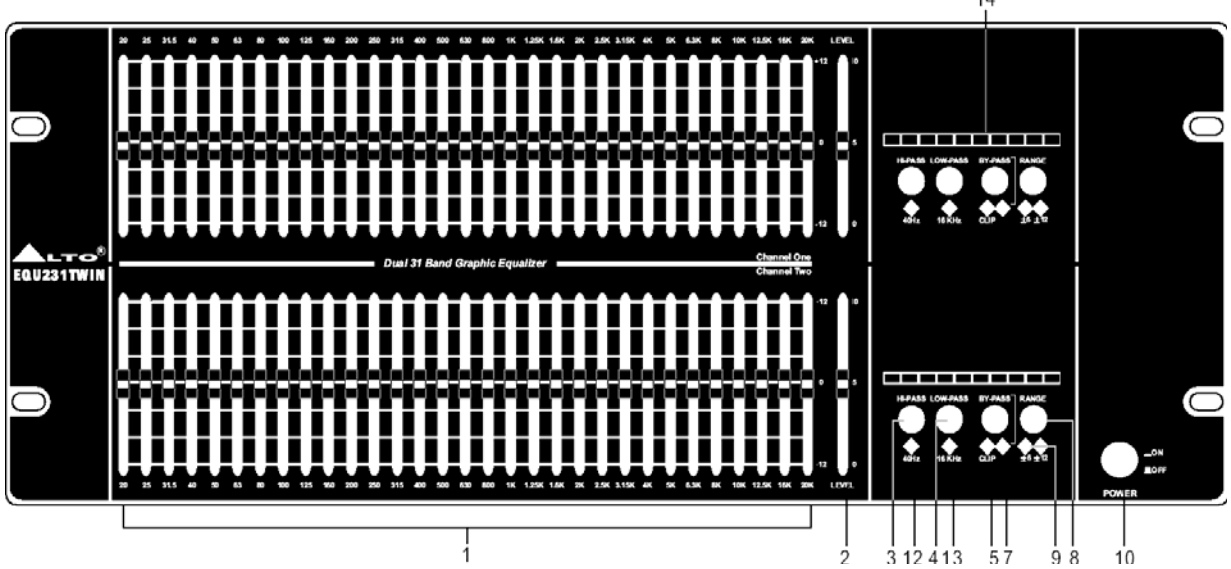

2.

3% / (6/12)
 (Ground Lift)
 ISO9001

3.

3.1

EQU131VU

EQU231VU

EQU231LED

EQU231TWIN

1.

(Filter level controls):

(±6 ±12)

2. **Level** (): «5» clip (5)
3. **High-Pass Filter** (): 40 (12 /). (12).
4. **Low-Pass Filter** (): 16 (12 /). (12).
5. **CLIP** (): 5
6. **Bypass** (): Bypass (7).
7. **Bypass** (): Bypass (6)
8. **Range** (): ±6 ±12
9. **Filter Range** (): ±6 ±12
10. **Power:** / OFF – ON
11. **VU-** :
12. **High-Pass Filter** (High-Pass Filter (3) **High-Pass**):
13. **Low-Pass** (Low-Pass Filter (4) **Low-Pass**):
14. :

3.2

- **EQU131**

- **EQU215**

• **EQU2215**

• **EQU131VU**

• **EQU231VU/ EQU231LED**

• **EQU231TWIN**

- 15. In/Out, XLR (/) XLR
- 16. In/Out, 1/4" TRS (/) TRS
- 17. In/Out, RCA (/) « »