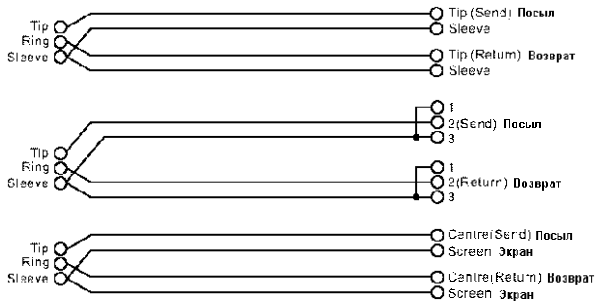

POWER ON/OFF

4.2

XLR 1/4" TRS Phone Jack. LTO EQU

« »

1/4" TRS (Tip-Ring-Sleeve), XLR

1/4" TRS

1/4" TRS

XLR

XLR

XLR, RCA 1/4" TRS,

«Y»

1/4" TRS

4.3.

" " EQU 19" ,
 EQU131 EQU215 1H, EQU231TWIN 4H,
 EQU2215, EQU131VU, EQU231VU EQU231LED - 2H.
 15

5.
5.1

EQU