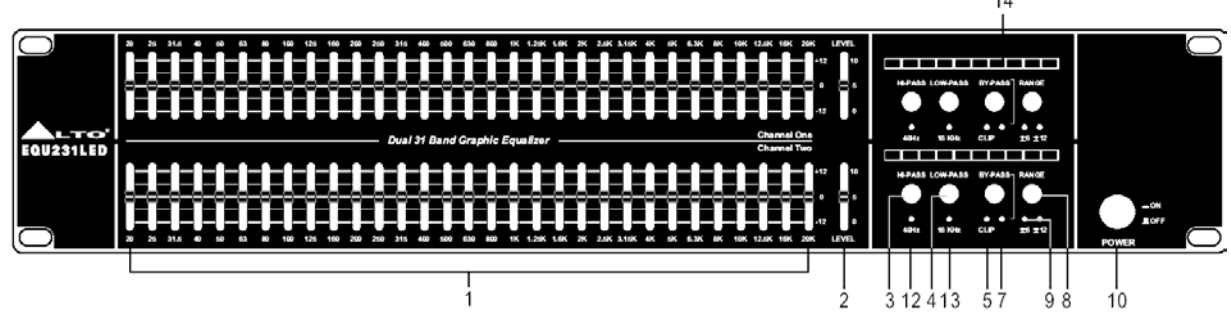

2.

3% / (6/12)
 (Ground Lift)
 ISO9001

3.

3.1

EQU131VU

EQU231VU

EQU231LED

EQU231TWIN

1.

(Filter level controls):

(±6 ±12)

2. **Level** (): «5» clip (5)
3. **High-Pass Filter** (): 40 (12 /). (12).
4. **Low-Pass Filter** (): 16 (12 /). (12).
5. **CLIP** (): 5
6. **Bypass** (): Bypass (7).
7. **Bypass** (): Bypass (6)
8. **Range** (): ±6 ±12
9. **Filter Range** (): ±6 ±12
10. **Power:** / OFF – ON
11. **VU-** :
12. **High-Pass Filter** (High-Pass Filter (3) **High-Pass**):
13. **Low-Pass** (Low-Pass Filter (4) **Low-Pass**):
14. :

3.2

- **EQU131**

- **EQU215**

• **EQU2215**

• **EQU131VU**

• **EQU231VU/ EQU231LED**

• **EQU231TWIN**

- 15. In/Out, XLR (/) XLR
- 16. In/Out, 1/4" TRS (/) TRS
- 17. In/Out, RCA (/) « »