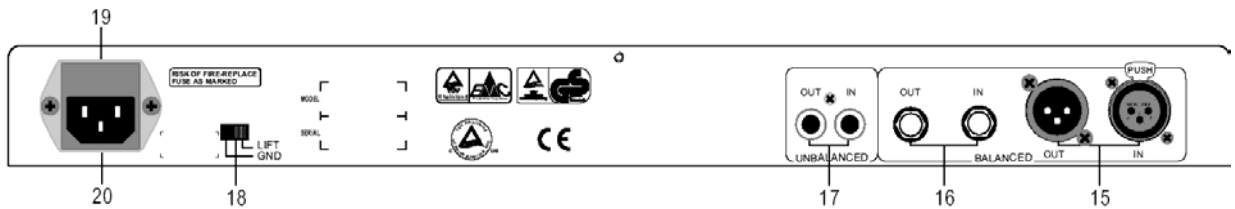

1.

(Filter level controls):

(±6 ±12)

2. **Level** (): «5» clip (5)
3. **High-Pass Filter** (): 40 (12 /). (12).
4. **Low-Pass Filter** (): 16 (12 /). (12).
5. **CLIP** (): 5
6. **Bypass** (): Bypass (7).
7. **Bypass** (): Bypass (6)
8. **Range** (): ±6 ±12
9. **Filter Range** (): ±6 ±12
10. **Power:** / OFF – ON
11. **VU-** :
12. **High-Pass Filter** (High-Pass Filter (3) **High-Pass**):
13. **Low-Pass** (Low-Pass Filter (4) **Low-Pass**):
14. :

3.2

- **EQU131**

- **EQU215**

• **EQU2215**

• **EQU131VU**

• **EQU231VU/ EQU231LED**

• **EQU231TWIN**

- 15. In/Out, XLR (/) XLR
- 16. In/Out, 1/4" TRS (/) TRS
- 17. In/Out, RCA (/) « »