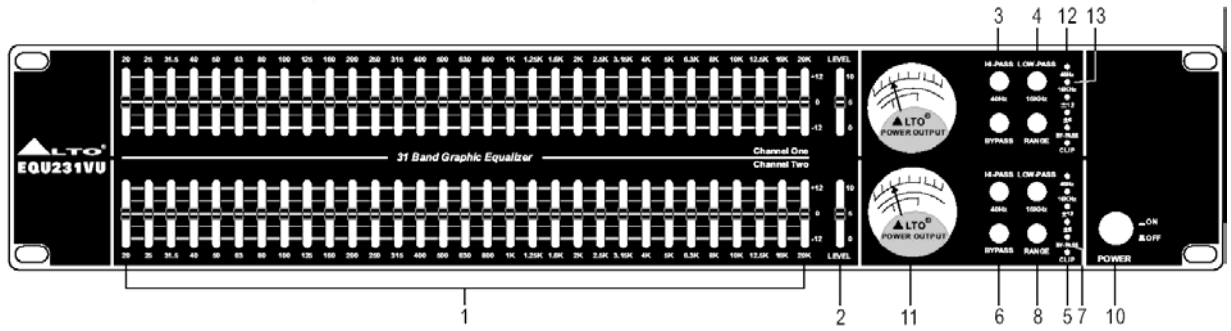

2.

3% / (6/12)
 (Ground Lift)
 ISO9001

3.

3.1

EQU131VU

EQU231VU

EQU231LED

EQU231TWIN

1.

(Filter level controls):

(±6 ±12)

2. **Level** (): «5» clip (5)
3. **High-Pass Filter** (): 40 (12 /). (12).
4. **Low-Pass Filter** (): 16 (12 /). (12).
5. **CLIP** (): 5
6. **Bypass** (): Bypass (7).
7. **Bypass** (): Bypass (6)
8. **Range** (): ±6 ±12
9. **Filter Range** (): ±6 ±12
10. **Power:** / OFF – ON
11. **VU-** :
12. **High-Pass Filter** (High-Pass Filter (3) **High-Pass**):
13. **Low-Pass** (Low-Pass Filter (4) **Low-Pass**):
14. :

3.2

- **EQU131**

- **EQU215**

• **EQU2215**

• **EQU131VU**

• **EQU231VU/ EQU231LED**

• **EQU231TWIN**

- 15. In/Out, XLR (/) XLR
- 16. In/Out, 1/4" TRS (/) TRS
- 17. In/Out, RCA (/) « »