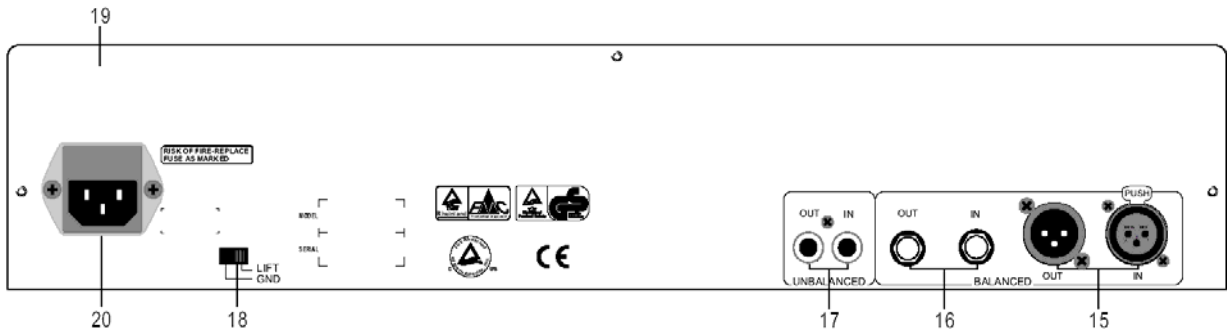

1.

(Filter level controls):

(±6 ±12)

2. **Level** (): «5» clip (5)
3. **High-Pass Filter** (): 40 (12 /). (12).
4. **Low-Pass Filter** (): 16 (12 /). (12).
5. **CLIP** (): 5
6. **Bypass** (): Bypass (7).
7. **Bypass** (): Bypass (6)
8. **Range** (): ±6 ±12
9. **Filter Range** (): ±6 ±12
10. **Power:** / OFF – ON
11. **VU-** :
12. **High-Pass Filter** (High-Pass Filter (3) **High-Pass**):
13. **Low-Pass** (Low-Pass Filter (4) **Low-Pass**):
14. :

3.2

- **EQU131**

- **EQU215**

• **EQU2215**

• **EQU131VU**

• **EQU231VU/ EQU231LED**

• **EQU231TWIN**

- 15. In/Out, XLR (/) XLR
- 16. In/Out, 1/4" TRS (/) TRS
- 17. In/Out, RCA (/) « »

POWER ON/OFF

4.2

XLR 1/4" TRS Phone Jack. LTO EQU

« »

1/4" TRS (Tip-Ring-Sleeve), XLR

1/4" TRS

1/4" TRS

XLR