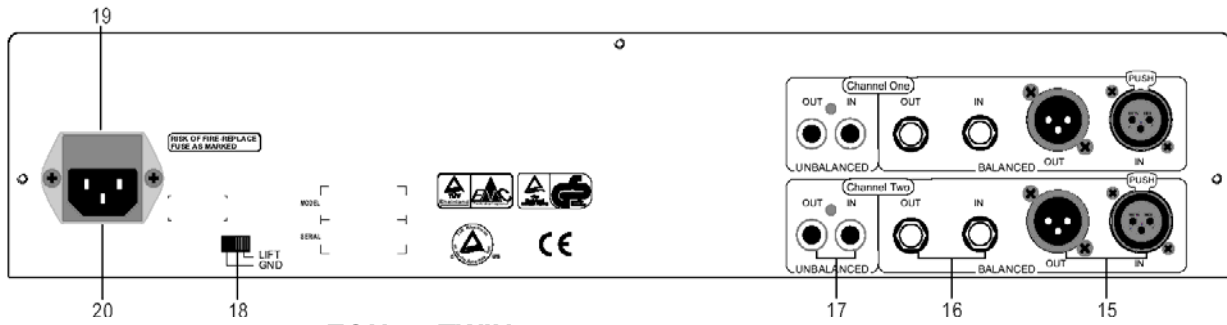

1.

(Filter level controls):

(±6 ±12)

2. **Level** (): «5» clip (5)
3. **High-Pass Filter** (): 40 (12 /). (12).
4. **Low-Pass Filter** (): 16 (12 /). (12).
5. **CLIP** (): 5
6. **Bypass** (): Bypass (7).
7. **Bypass** (): Bypass (6)
8. **Range** (): ±6 ±12
9. **Filter Range** (): ±6 ±12
10. **Power:** / OFF – ON
11. **VU-** :
12. **High-Pass Filter** (High-Pass Filter (3) **High-Pass**):
13. **Low-Pass** (Low-Pass Filter (4) **Low-Pass**):
14. :

3.2

- **EQU131**

- **EQU215**

• **EQU2215**

• **EQU131VU**

• **EQU231VU/ EQU231LED**

• **EQU231TWIN**

- 15. In/Out, XLR (/) XLR
- 16. In/Out, 1/4" TRS (/) TRS
- 17. In/Out, RCA (/) « »

POWER ON/OFF

4.2

XLR 1/4" TRS Phone Jack. LTO EQU

« »

1/4" TRS (Tip-Ring-Sleeve), XLR

1/4" TRS

1/4" TRS

XLR